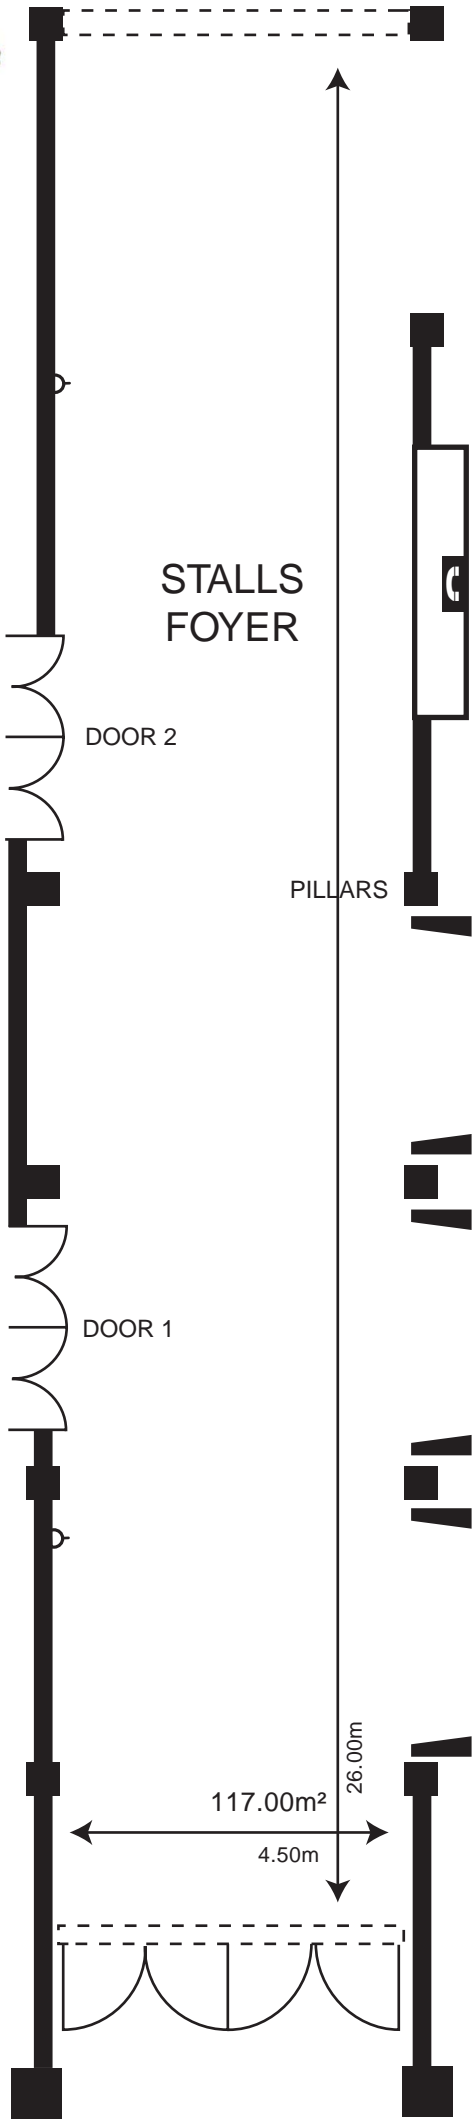

TO BRASSERIE

AUDITORIUM

STALLS
FOYER

DOOR 2

PILLARS

DOOR 1

LOUNGE BAR

117.00m²

26.00m

4.50m